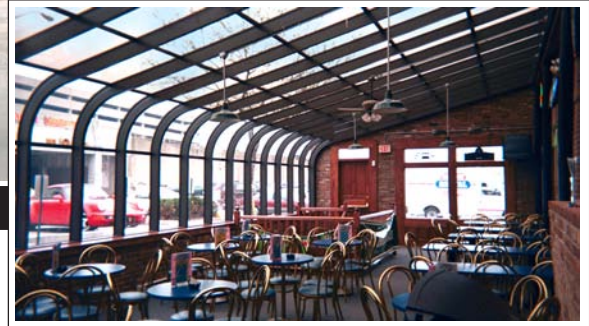

COMMERCIAL SUNROOM PRODUCTS

A Division Of Patio Enclosures, Inc.

Slippery Noodle Inn, Indianapolis, IN

When one of the oldest blues lounge and dining establishments in the country desired to expand their patron capacity, they called upon the professional team at C.S.P. to provide a curved eave Solarium.

Blending with the buildings architectural history, the new Solarium was the perfect solution to add additional space required by the increase of loyal customers. This two story mounted Solarium provides an enormous amount of natural light, creating an atmosphere of relaxation and fun for both employees and customers.

The design of the Solarium incorporates many unique features that insure the image of a highly visible public facility. The connection to the existing structure fully integrated the Solarium to give that "always been there" feel, not simply an addition.