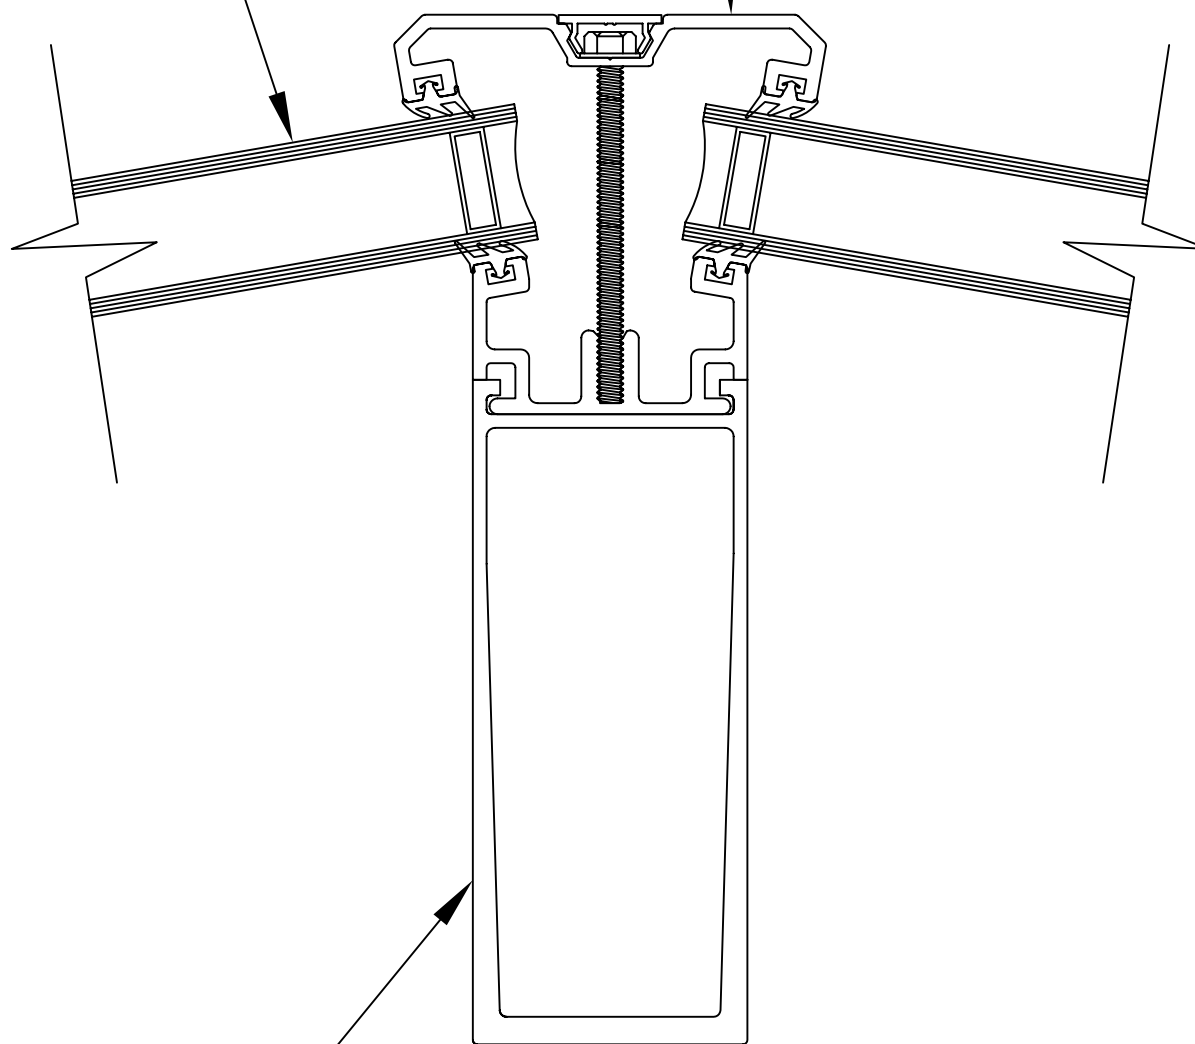

1" INSULATED GLASS

HIP RAFTER BAR COVER

5.2" GLAZING BAR
2 PIECE

SKYLIGHT HIPPED RAFTER DETAIL