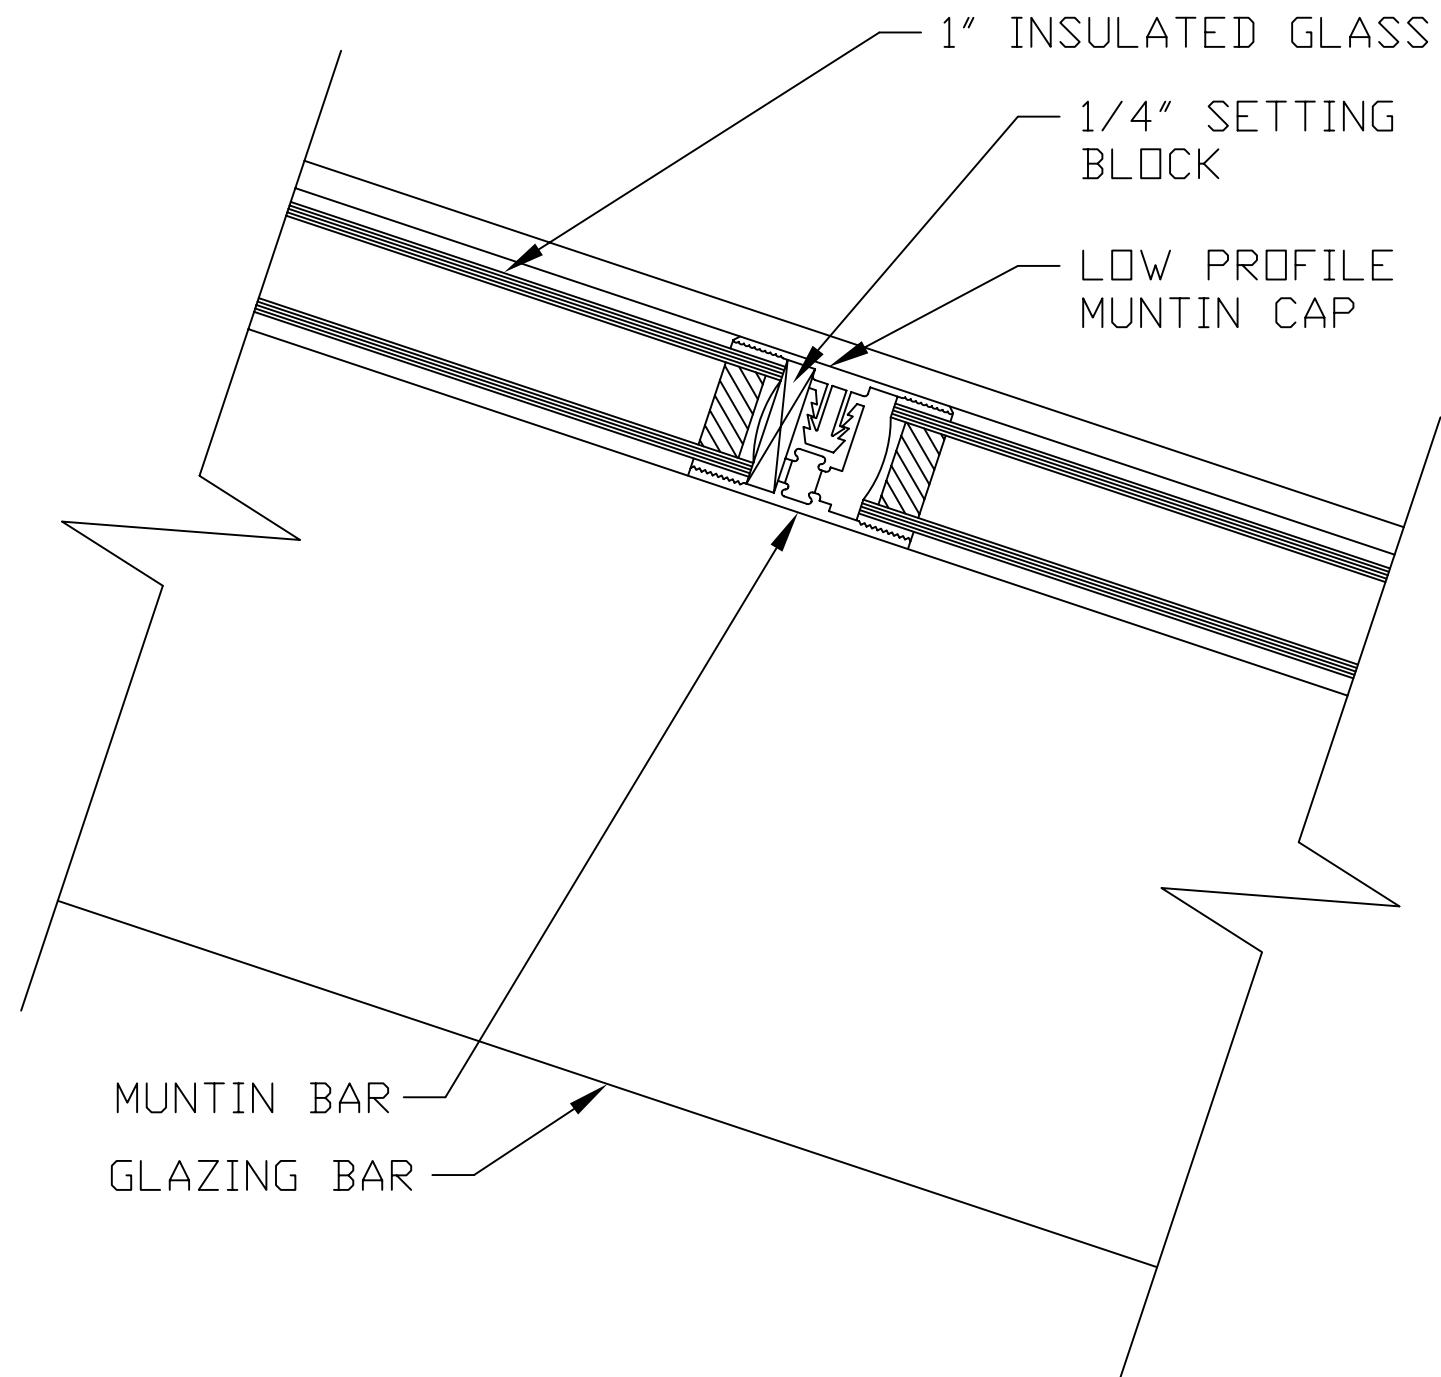

# MUNTIN DETAIL

SKYLIGHT 4-12 MUNTIN DETAIL