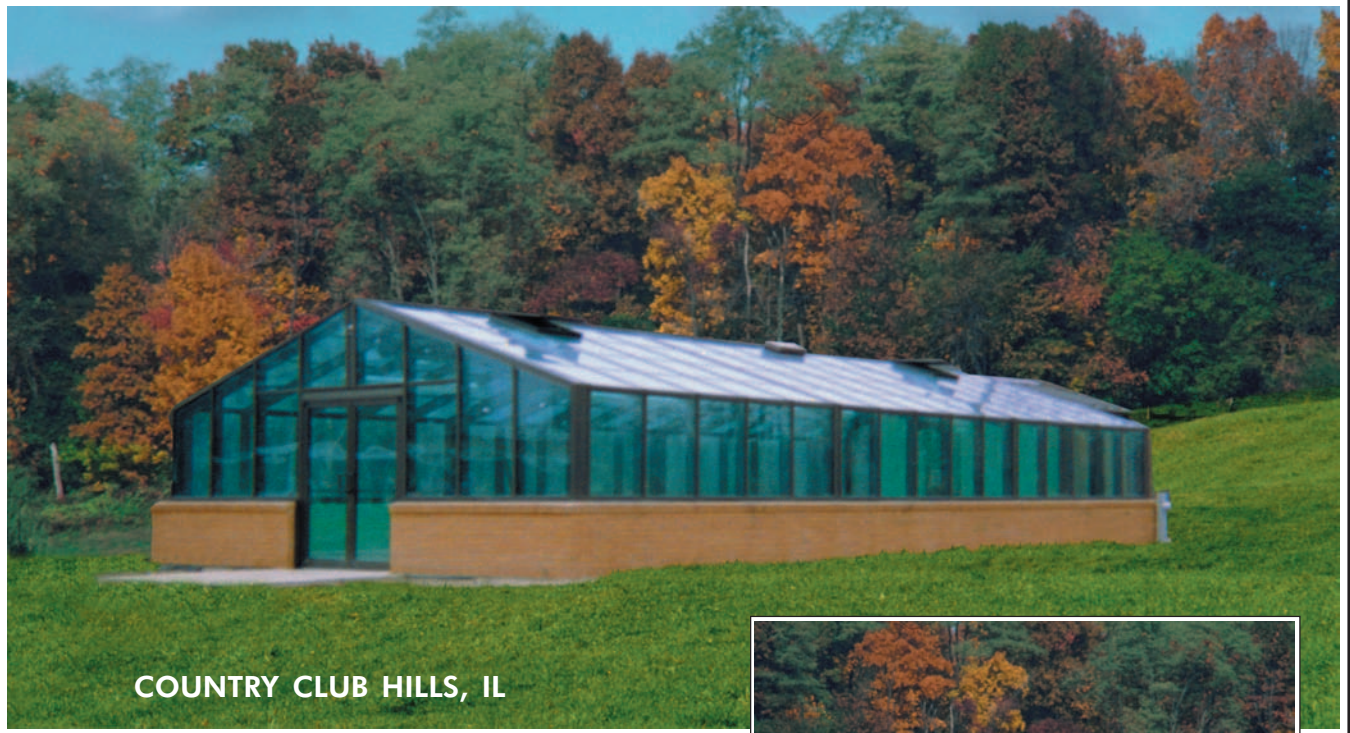

# COMMERCIAL SUNROOM PRODUCTS

A Division Of Patio Enclosures, Inc.

COUNTRY CLUB HILLS, IL

The city of Country Club Hills desired to construct an all glass arboretum that would be utilized for educational and research purposes. The city selected the services of **C.S.P., The Commercial Division of Patio Enclosures, Inc.** to engineer, manufacture and install this site specific structure.

**Constructed of thermally broken**, maintenance free aluminum materials, combined with high performance Azuria Low E glazing, the arboretum is the culmination of the vision to grow and display exotic plants and landscape. The **free standing** structure is a testament to the engineering capabilities of **C.S.P.** and their ability to meet the specific finish and performance criteria established by the owners rigorous demand.